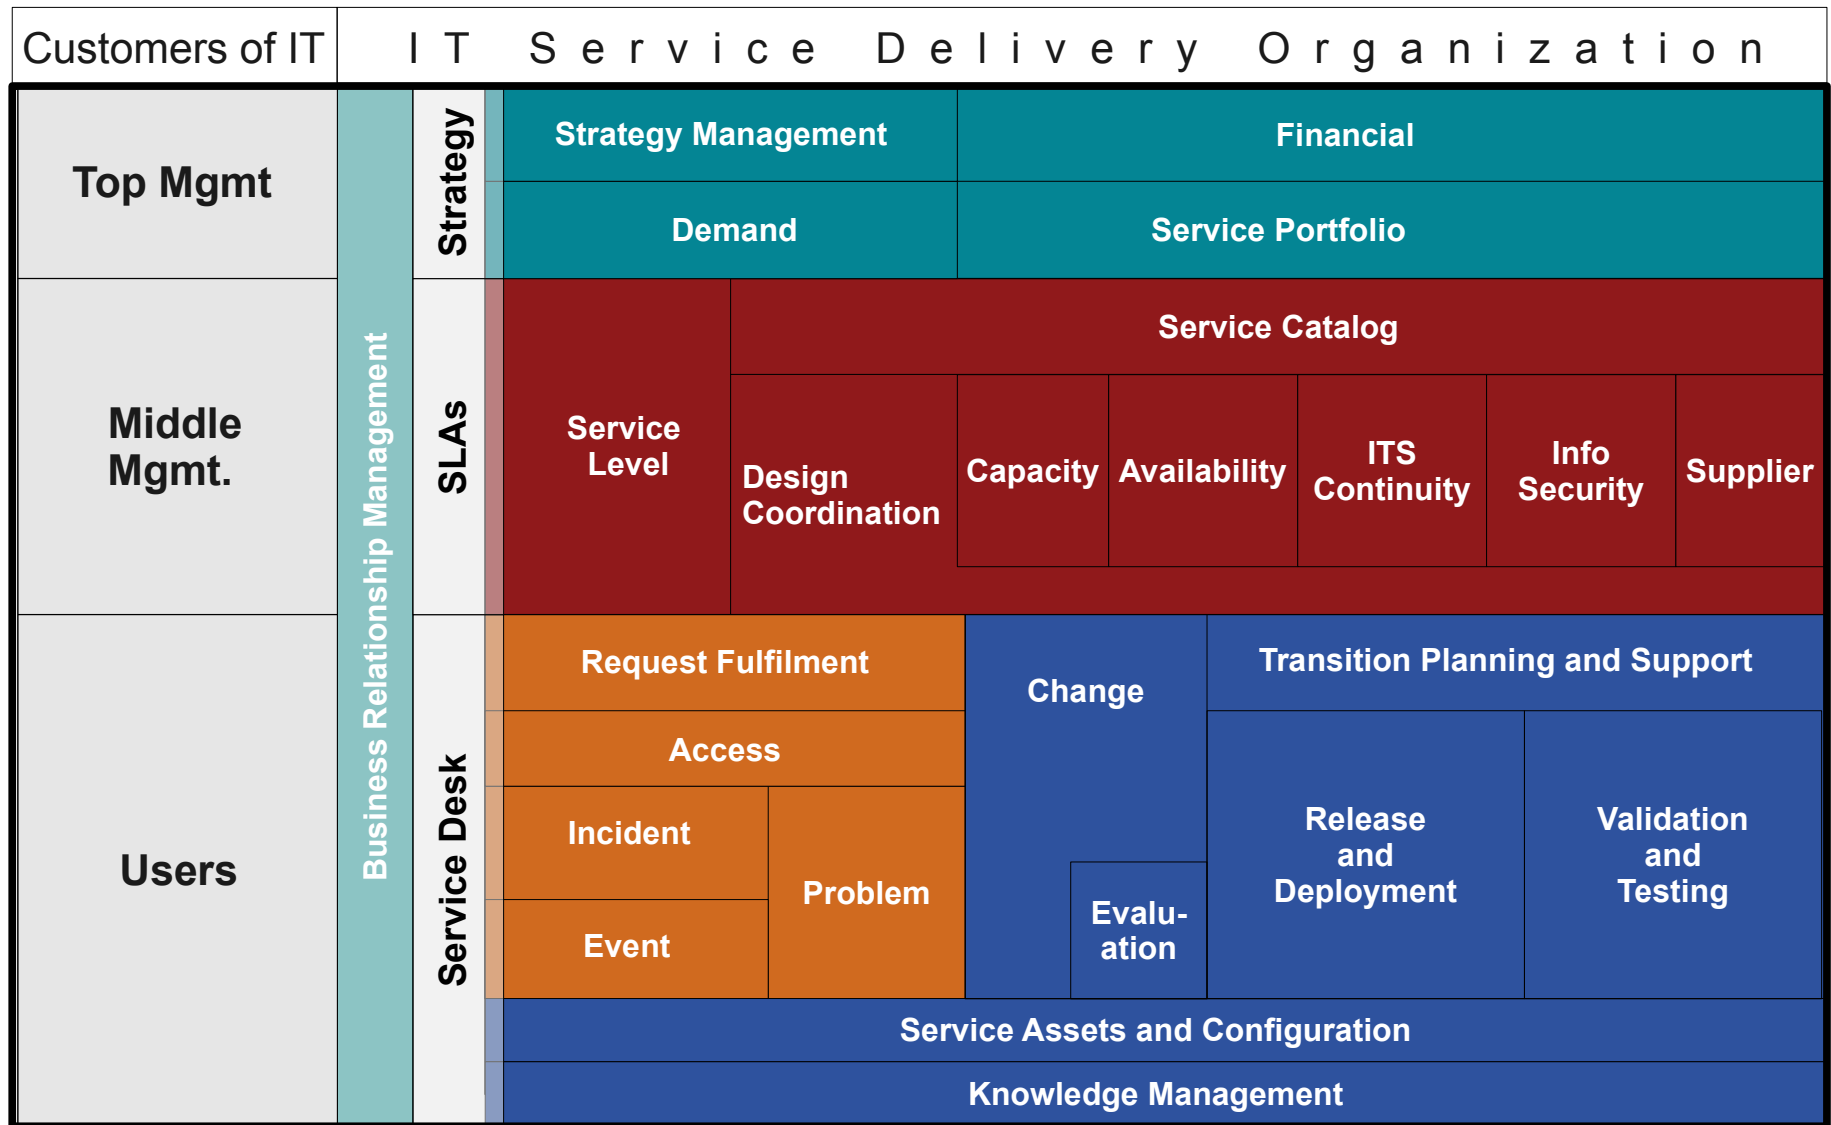

ITIL v3: The Map

(2011 version)

ITIL v3: The Map

(2011 version)

CSI 7 Step Improvement process